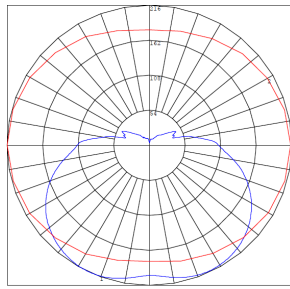

Photometrics: LVC-24-MCT5-BN

BUD Rating: B1-U3-G1